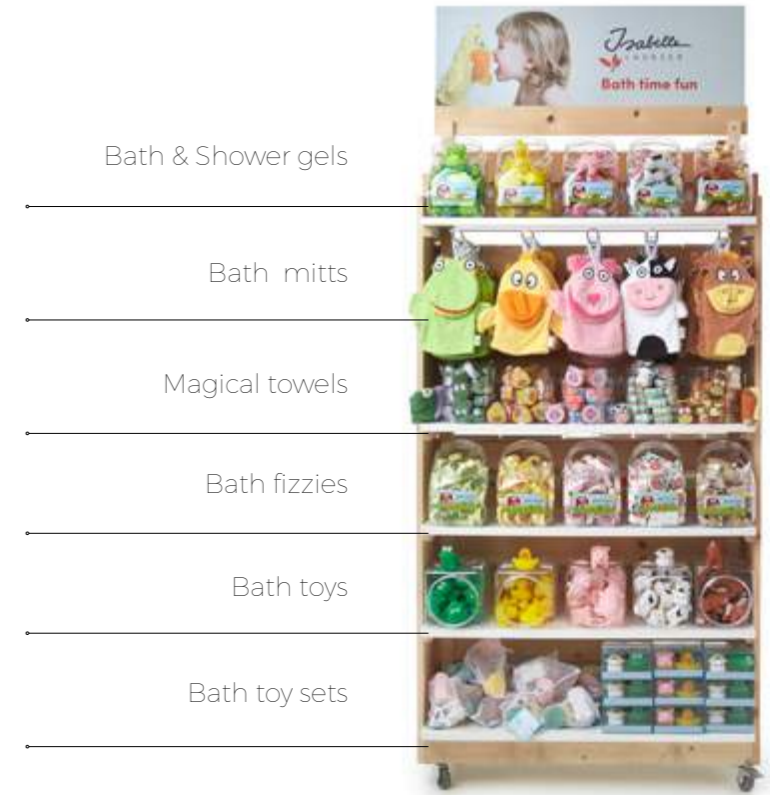

WELLNESS FOR KIDS

- Bath & Shower gels
- Bath mitts
- Magical towels
- Bath fizzies
- Bath toys
- Bath toy sets